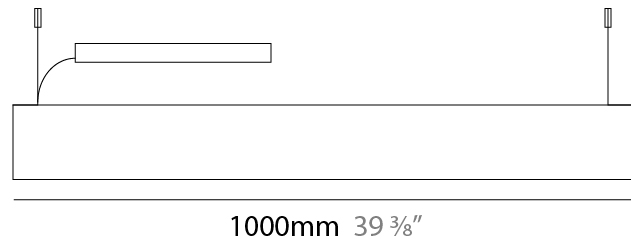

PROJECT _____
TYPE _____
SPECIFIER _____
QUANTITY _____
DATE _____

LED120 SUSPENSION

D71024-

base number
Color   Finish
Temperature   Options

1. To build a product code in our configurator select the specify button on the base model # product page
2. To build a manual product code on this datasheet choose from the options listed below in blue font and add the suffix to the base model #

GENERAL

Series: Woodlin
Subseries: LED120
Brand: Tunto
Division: Design
Mounting Type: Suspension
Mounting Location: Ceiling
Subcategory: Profile

PHYSICAL

Shape: Rectangle
Length (mm): 1000
Length (in): 39 3/8
Width (mm): 40
Width (in): 1 9/16
Height (mm): 120
Height (in): 4 3/4
Max. Overall Height (mm): 2120
Max. Overall Height (in): 83 7/16
Light Distribution: Direct / Indirect
Diffuser: Opal
Fixture Finish: [WAL](#) / [ASH](#) / [OAK](#) / [BLK](#) / [WHI](#)
Fixture Material: Wood
Cable Details: 2000mm / 78 3/4"

ELECTRICAL

Lamp Type: LED
Input Wattage (W): 46
Total Output Wattage (W): 38
Dimming: Tri-Mode (Non-Dimming and Phase Dimming (120Vac only) and 0-10V Dimming)
Driver Included: Yes
Driver Location: Integrated
Driver Type: Constant Current - Universal
Driver Class: Class 2
Input Voltage (V): 120 - 277
Constant Current (MA): 700

LED

Color Temperature (°K): [2700](#) / [3000](#) / [4000](#)
Max. Delivered Lumen (lm): 2200
CRI: >93 CRI
Lamp Life (hrs): 50000

OPTICAL

RATINGS AND CERTIFICATIONS

Certified By: Certified for North American Standards
IP rating: IP20