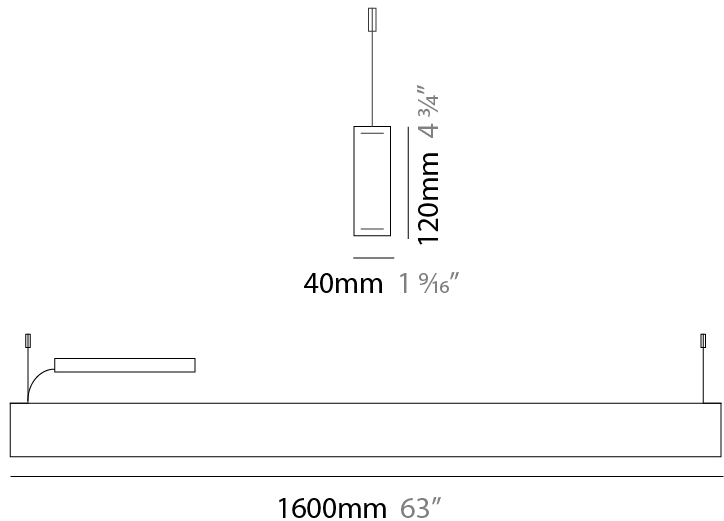

PROJECT _____
TYPE _____
SPECIFIER _____
QUANTITY _____
DATE _____

LED120 SUSPENSION

D71026-

base number   Color   Finish
Temperature   Options

1. To build a product code in our configurator select the specify button on the base model # product page
2. To build a manual product code on this datasheet choose from the options listed below in blue font and add the suffix to the base model #

GENERAL

Series: Woodlin
Subseries: LED120
Brand: Tunto
Division: Design
Mounting Type: Suspension
Mounting Location: Ceiling
Subcategory: Profile

PHYSICAL

Shape: Rectangle
Length (mm): 1600
Length (in): 63
Width (mm): 40
Width (in): 1 9/16
Height (mm): 120
Height (in): 4 3/4
Max. Overall Height (mm): 2120
Max. Overall Height (in): 83 7/16
Light Distribution: Direct / Indirect
Diffuser: Opal
Fixture Finish: [WAL](#) / [ASH](#) / [OAK](#) / [BLK](#) / [WHI](#)
Fixture Material: Wood
Cable Details: 2000mm / 78 3/4"

ELECTRICAL

Lamp Type: LED
Input Wattage (W): 74
Total Output Wattage (W): 63
Dimming: Tri-Mode (Non-Dimming and Phase Dimming (120Vac only) and 0-10V Dimming)
Driver Included: Yes
Driver Location: Integrated
Driver Type: Constant Current - Universal
Driver Class: Class 2
Input Voltage (V): 120 - 277
Constant Current (MA): 700

LED

Color Temperature (°K): [2700](#) / [3000](#) / [4000](#)
Max. Delivered Lumen (lm): 3600
CRI: >93 CRI
Lamp Life (hrs): 50000

OPTICAL

RATINGS AND CERTIFICATIONS

Certified By: Certified for North American Standards
IP rating: IP20