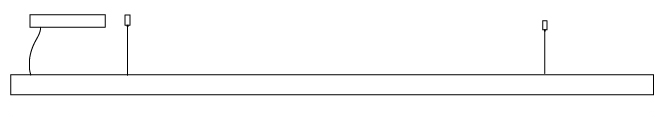

PROJECT	_____
TYPE	_____
SPECIFIER	_____
QUANTITY	_____
DATE	_____

LED40 SUSPENSION

D71005-

base number
Color   Finish
Temperature   Options

1. To build a product code in our configurator select the specify button on the base model # product page
2. To build a manual product code on this datasheet choose from the options listed below in blue font and add the suffix to the base model #

GENERAL

Series: Woodlin
Subseries: LED40
Brand: Tunto
Division: Design
Mounting Type: Suspension
Mounting Location: Ceiling
Subcategory: Profile

PHYSICAL

Shape: Rectangle
Length (mm): 1300
Length (in): 51 ³/₁₆"
Width (mm): 400
Width (in): 15 ³/₄"
Height (mm): 40
Height (in): 1 ⁹/₁₆"
Max. Overall Height (mm): 2040
Max. Overall Height (in): 80 ⁷/₁₆"
Light Distribution: Direct
Diffuser: Opal
Fixture Finish: [WAL / ASH / OAK / BLK / WHI](#)
Fixture Material: Wood

ELECTRICAL

Lamp Type: LED
Input Wattage (W): 30
Total Output Wattage (W): 25.4
Dimming: Tri-Mode (Non-Dimming and Phase Dimming (120Vac only) and 0-10V Dimming)
Driver Included: Yes
Driver Location: Integrated
Driver Type: Constant Current - Universal
Driver Class: Class 2
Input Voltage (V): 120 - 277
Constant Current (MA): 700

LED

Color Temperature (°K): 3000
Max. Delivered Lumen (lm): 1550
CRI: >93 CRI
Lamp Life (hrs): 50000

OPTICAL

RATINGS AND CERTIFICATIONS

Certified By: Certified for North American Standards
IP rating: IP20

1300mm 51 ³/₁₆"

40mm 1 ⁹/₁₆"

Direct